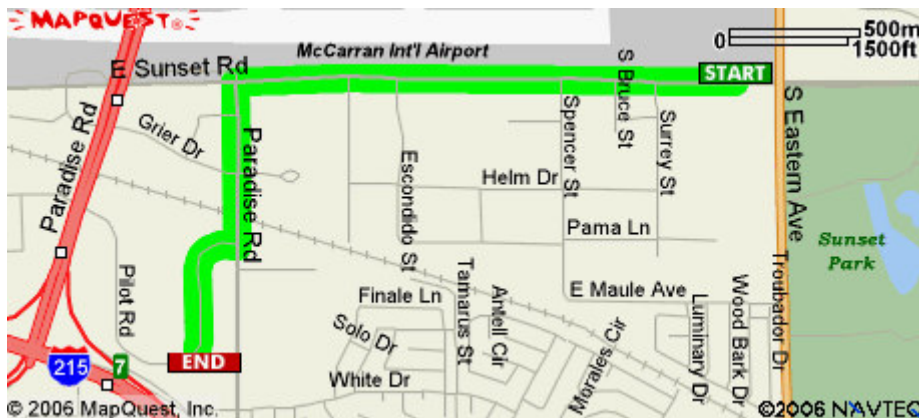

ELEGANT KITCHEN CABINETS TO MERRILLAT DESIGN SHOWROOM

Origin

2281 E SUNSET RD
LAS VEGAS NV 89119-4926

Destination

865 PILOT RD
LAS VEGAS NV 89119-3726

Door to Door Directions

From: 2281 E SUNSET RD
LAS VEGAS NV 89119-4926

To: 865 PILOT RD
LAS VEGAS NV 89119-3726

Direction

1. Start out going WEST on **E SUNSET RD/NV-562** toward SURREY ST.

2. Turn LEFT onto **PARADISE RD.**

3. Turn RIGHT onto **PILOT RD.**

Distance

1.2 miles (1.9 km)